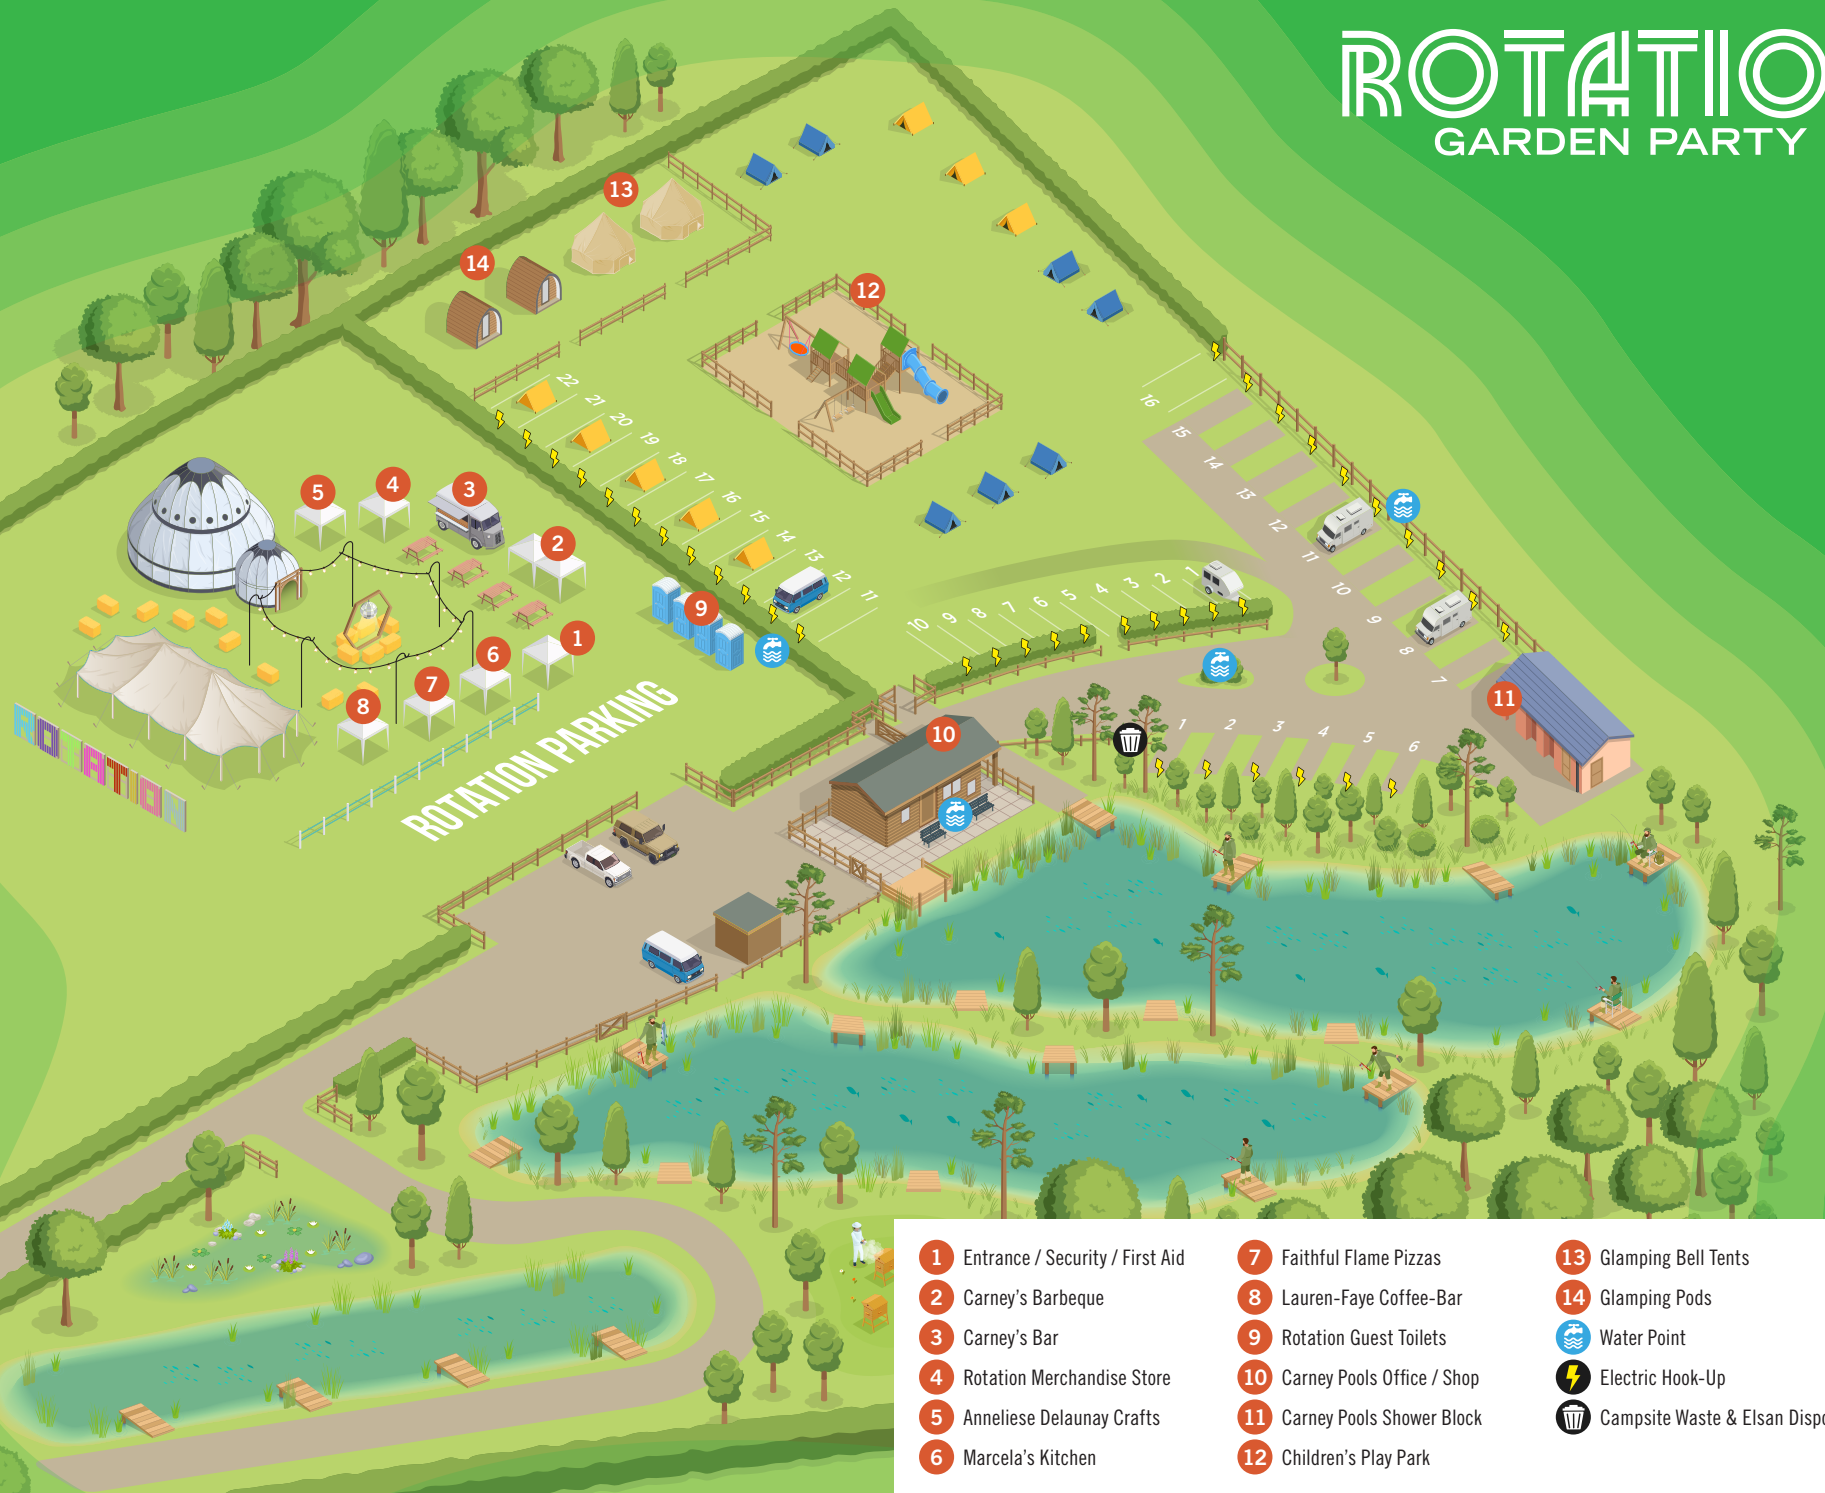

# ROTATION

## GARDEN PARTY

- |  |                                      |   |
|--|--------------------------------------|---|
| <b>1</b> Entrance / Security / First Aid | <b>7</b> Faithful Flame Pizzas       | <b>13</b> Glamping Bell Tents   |
| <b>2</b> Carney's Barbeque               | <b>8</b> Lauren-Faye Coffee-Bar      | <b>14</b> Glamping Pods   |
| <b>3</b> Carney's Bar                    | <b>9</b> Rotation Guest Toilets      |  Water Point                     |
| <b>4</b> Rotation Merchandise Store      | <b>10</b> Carney Pools Office / Shop |  Electric Hook-Up                |
| <b>5</b> Anneliese Delaunay Crafts       | <b>11</b> Carney Pools Shower Block  |  Campsite Waste & Elsan Disposal |
| <b>6</b> Marcela's Kitchen               | <b>12</b> Children's Play Park       |   |